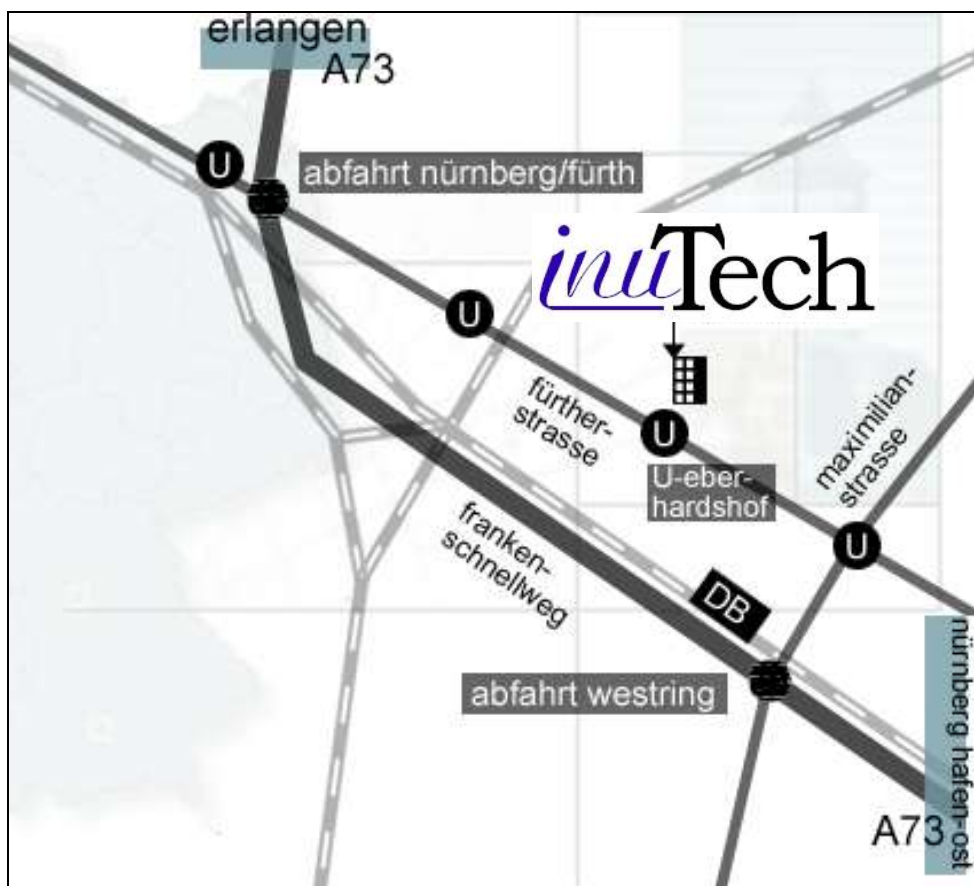

The inuTech office is on the 2nd floor of the building A5.2.